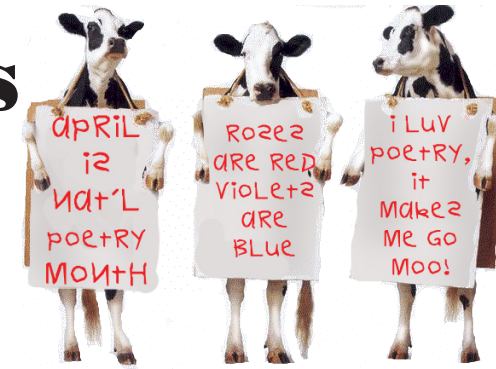

Sloan-Hendrix Schools

Preserving Yesterday, Excelling Today,
Preparing for Tomorrow

Menu for April 10-21

Monday	Tuesday	Wednesday	Thursday	Friday
<p>10</p> <p>Pancakes Cereal Raisins Milk</p>  <p>Sausage Pizza Salad Bar Elem/MS - Ind. Salad w/ Dressing Fresh Corn Peaches / Fresh Fruit Sugar Cookie, Milk</p>	<p>11</p> <p>Mini Bagels Cereal Applesauce Milk</p> <p>Ravioli Green Beans / Spinach Italian Breadsticks Pineapple Chunks / Fresh Fruit Cheese Stix, Milk</p> <p>S. W. Salad / Ind. Salad w/Baked Potato</p> 	<p>12</p> <p>Fresh Biscuit w/ Sausage Gravy - Jelly Cereal Orange Juice Milk</p> <p>BBQ Nachos Salad Bar Baked Beans Fresh Carrots w/ Dressing Sidekick Fruit Cup / Fresh Fruit Bunny Grahams, Milk</p> 	<p>13</p> <p>Homemade Cinnamon Rolls Gogurt Cereal Orange Juice Milk</p> <p>Fish Sandwich Pinto Beans Coleslaw, French Fries Peaches Milk</p>	<p>14</p> <p>Good Friday No School</p> <p>Make Someday Today</p> 
<p>17</p> <p>Kolache Cereal Raisins Milk</p>  <p>Chicken Nuggets Salad Bar, Glazed Carrots Mixed Salad w/ Dressing Macaroni w/ Cheese Fruit Cocktail / Fresh Fruit Milk</p>	<p>18</p> <p>Mini Cinnis Cereal Tomato Juice Milk</p> <p>Vegetable Beef Soup Cheese Toast, Crackers Broccoli Salad Frozen Fruit Cup / Fresh Fruit Milk</p> <p>S. W. Salad / Hoagie</p> 	<p>19</p> <p>Fresh Biscuit w/ Gravy Bacon-Egg Patty Cereal Orange Juice Milk</p> <p>Deli Turkey / Cheese Salad Bar Sandwich Salad Cup, Baked Chips Fresh Corn On The Cob Sliced Peaches / Fresh Fruit Brownie, Milk</p> 	<p>20</p> <p>Hot Rice or Cereal Cinnamon Toast Applesauce Milk</p> <p>Chicken Patty w/ Gravy Seasoned Broccoli Cream Potatoes Mandarin Oranges / Fresh Fruit Hot Roll, Milk</p> <p>S. W. Salad / Hoagie</p> 	<p>21</p> <p>Breakfast Bun Cereal Fresh Fruit Milk</p> <p>Hamburgers Salad Bar Sandwich Salad Cup Sweet Potato Fries, Baked Beans Diced Pears / Juice Chocolate Chip Cookie, Milk</p>